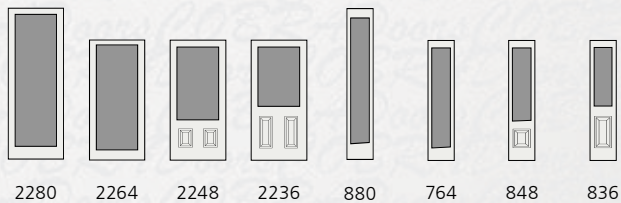

Privacy Rating: 8

Doorlite: ZEN-2264-Flush
Sidelite: ZEN-764-SL

Doorlite: ZEN-2248-2 Panel Blank Top
Sidelite: ZEN-848-SL

Doorlite: ZEN-2236-TT-BM00-6'8"
Sidelite: ZEN-836-TT-2P-SL-6'8"

- 1: Screen
- 2: Beveled Screen
- 3: Linea
- 4: Kasumi