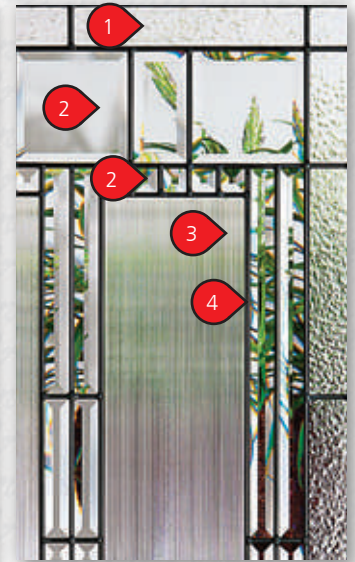

- 1: Mica
- 2: Clear Bevels
- 3: Luminating Reed
- 4: 3/16" Caming

Privacy Rating: 7