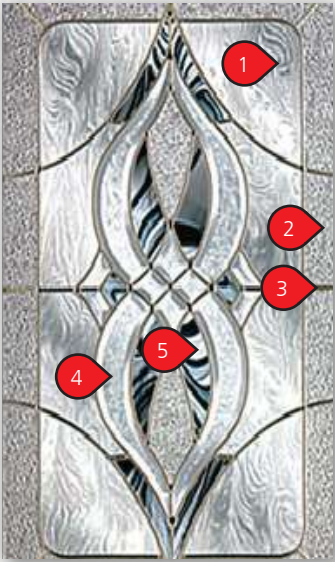

NEL-¾ Oval
3 Panel Scroll Top

2057 1642 2264 2248 2236 764 848 836

Caming available in Zinc & Patina.

- 1: Chinchilla
- 2: Kasumi
- 3: Caming Option
- 4: Glue Chip
- 5: Grey Waterglass

Privacy Rating: 8

SAM-Half Moon-4 Panel