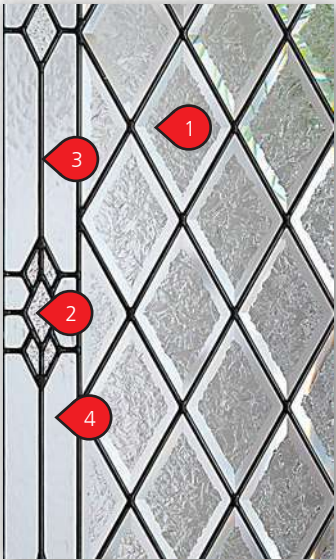

- 1: Lava Bevels
- 2: Mica
- 3: 3/16" Caming
- 4: Clear Ripple

Privacy Rating: 8