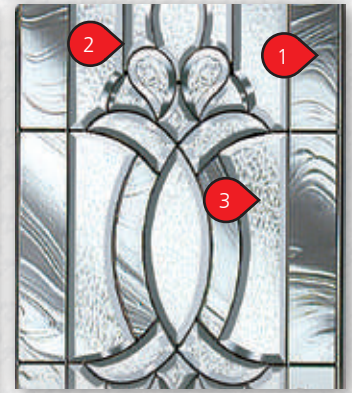

- 1: Baroque Grey
- 2: Caming Option
- 3: Glue Chip

Privacy Rating: 8