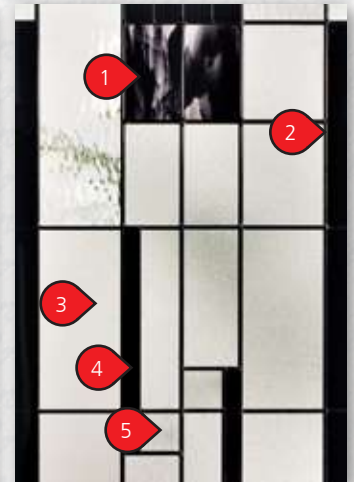

- 1: Black Baroque Glass
- 2: Sydney Glass
- 3: Pinhead Glass
- 4: Black Glass
- 5: Chord Glass

Kallima will charm lovers of glass. Characterised by its handmade pieces of blended black and clear glass, the Kallima offers an exclusive look everytime.

Privacy Rating: 8