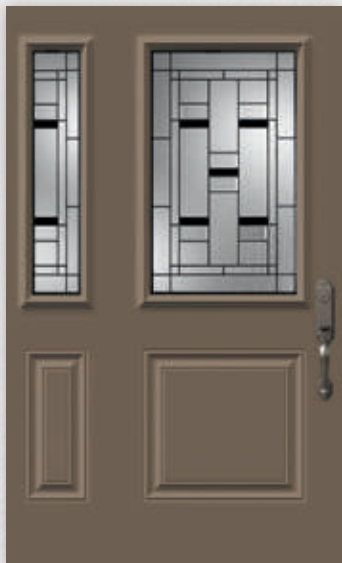

Doorlite: HOL-2236-London
Sidelite: HOL-836-SL