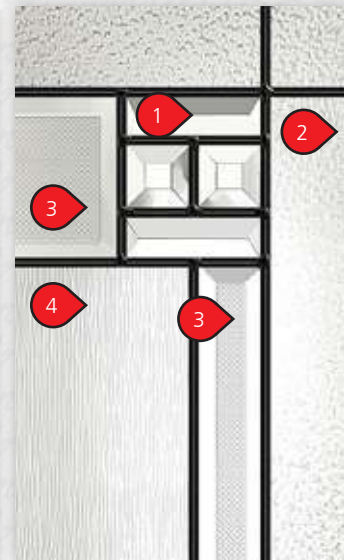

- 1: Bevelled Clear
- 2: Granite
- 3: Bevelled Screen
- 4: Grain

Privacy Rating: 7