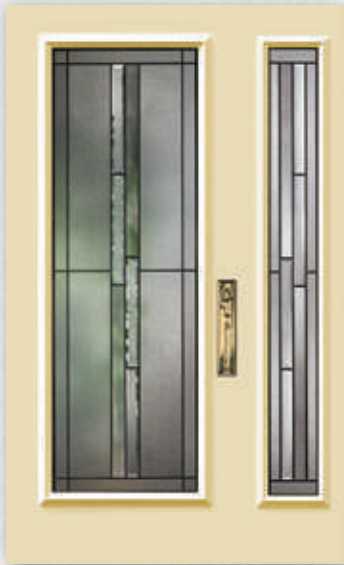

764

848

WHISTLER | Stained Glass

- 1: Kasumi
- 2: Bevelled Screen
- 3: Corduroy
- 4: Clear Morocco

Privacy Rating: 7

Doorlite: WHI-2264-Flush
Sidelite: WHI-764-SL

Doorlite: WHI-2248-Orleans
Sidelite: WHI-848-SL