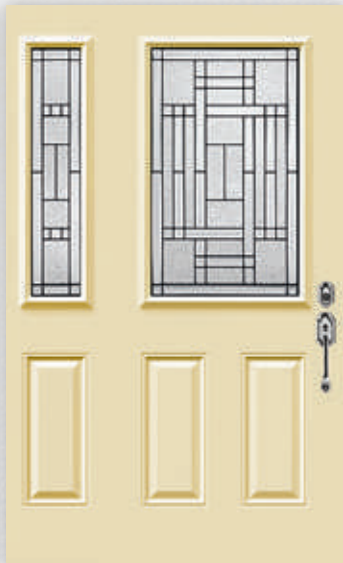

Doorlite: ATT-2236-4 Panel
Sidelite: ATT-836-SL