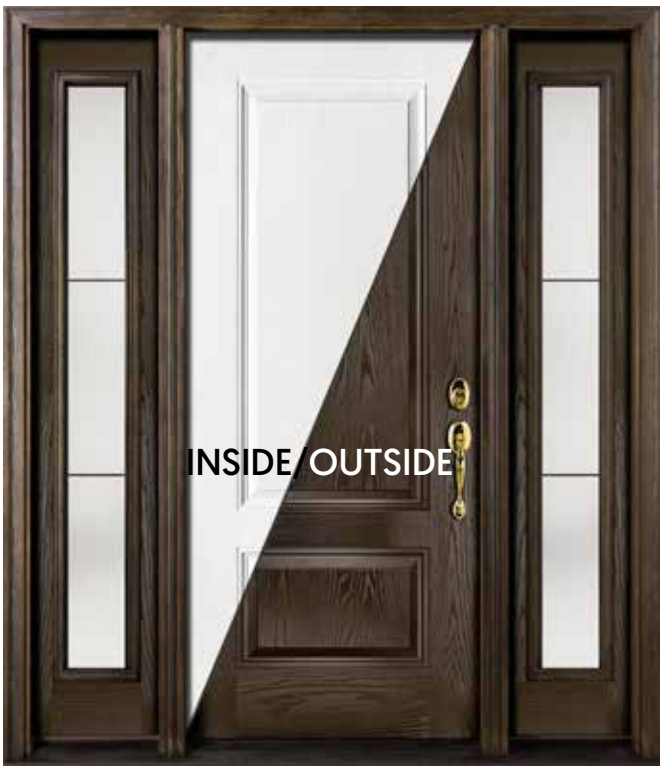

INSIDE / OUTSIDE

WG-2EM-BR/W
Available Widths:
34", 36"
Belmont Glass by Novatech